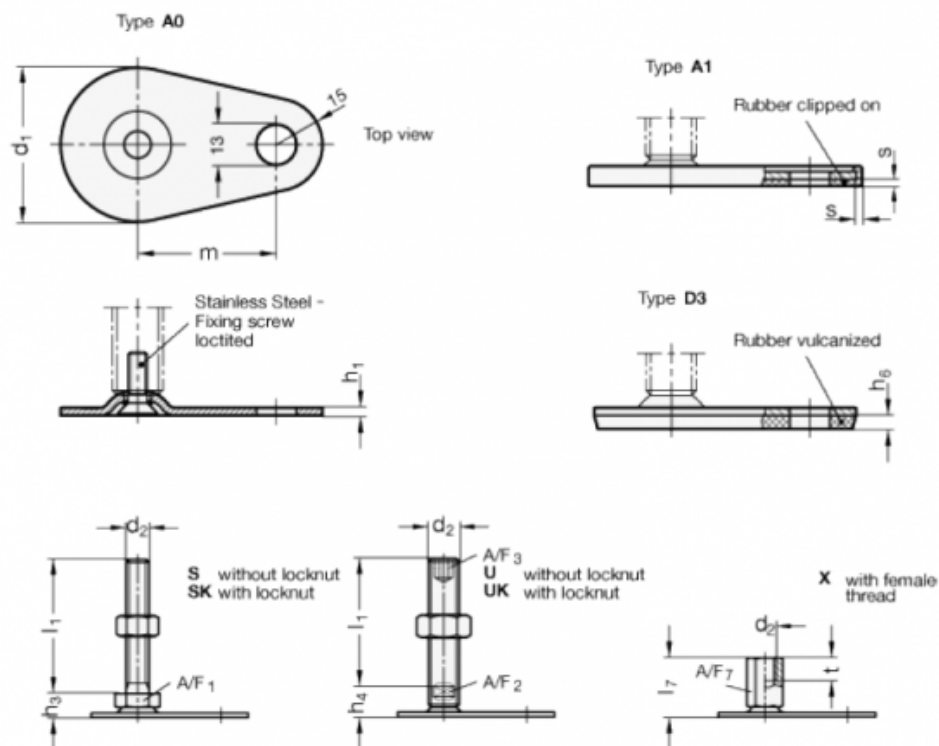

Data Sheet

Article number: 204280M1280A0S

Description: E+G levelling foot

GN 42-80-M12-80-A0-S

Note: S Without nut, External hexagon at the bottom

Measures

A/F1 = 17
 d1 = 80
 d2 = M12
 h1 = 3
 h3 = 12
 h6 =
 l1 = 80
 m = 70

s =